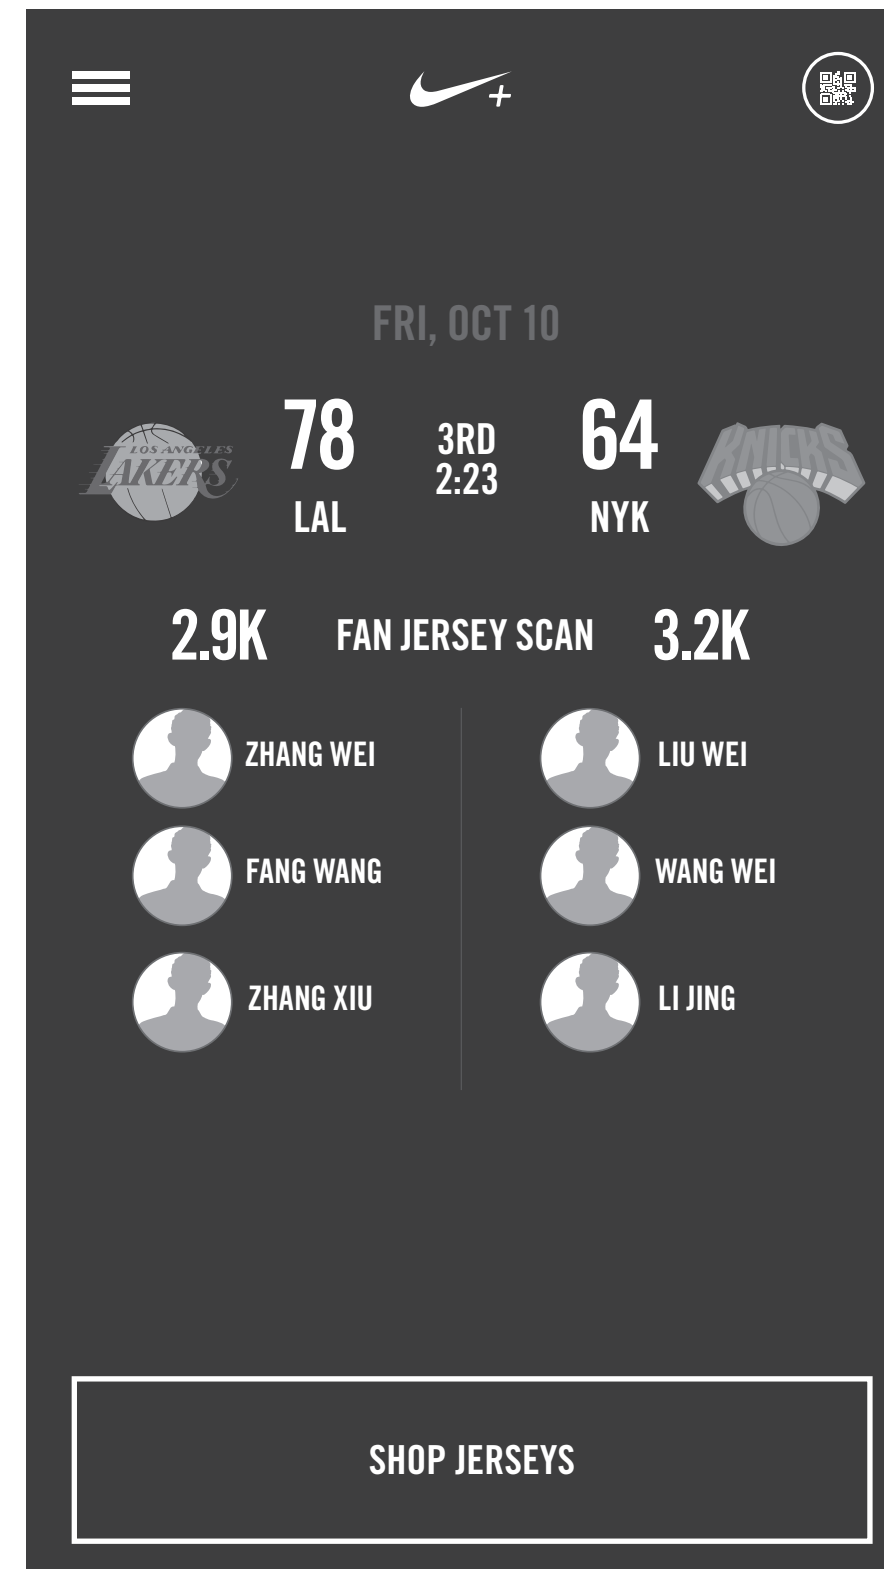

HOME COURT LIVE
SCANNED BY NON-OWNER

Game Day match up
Jersey Check in Stats
CTA to Shop Jersey