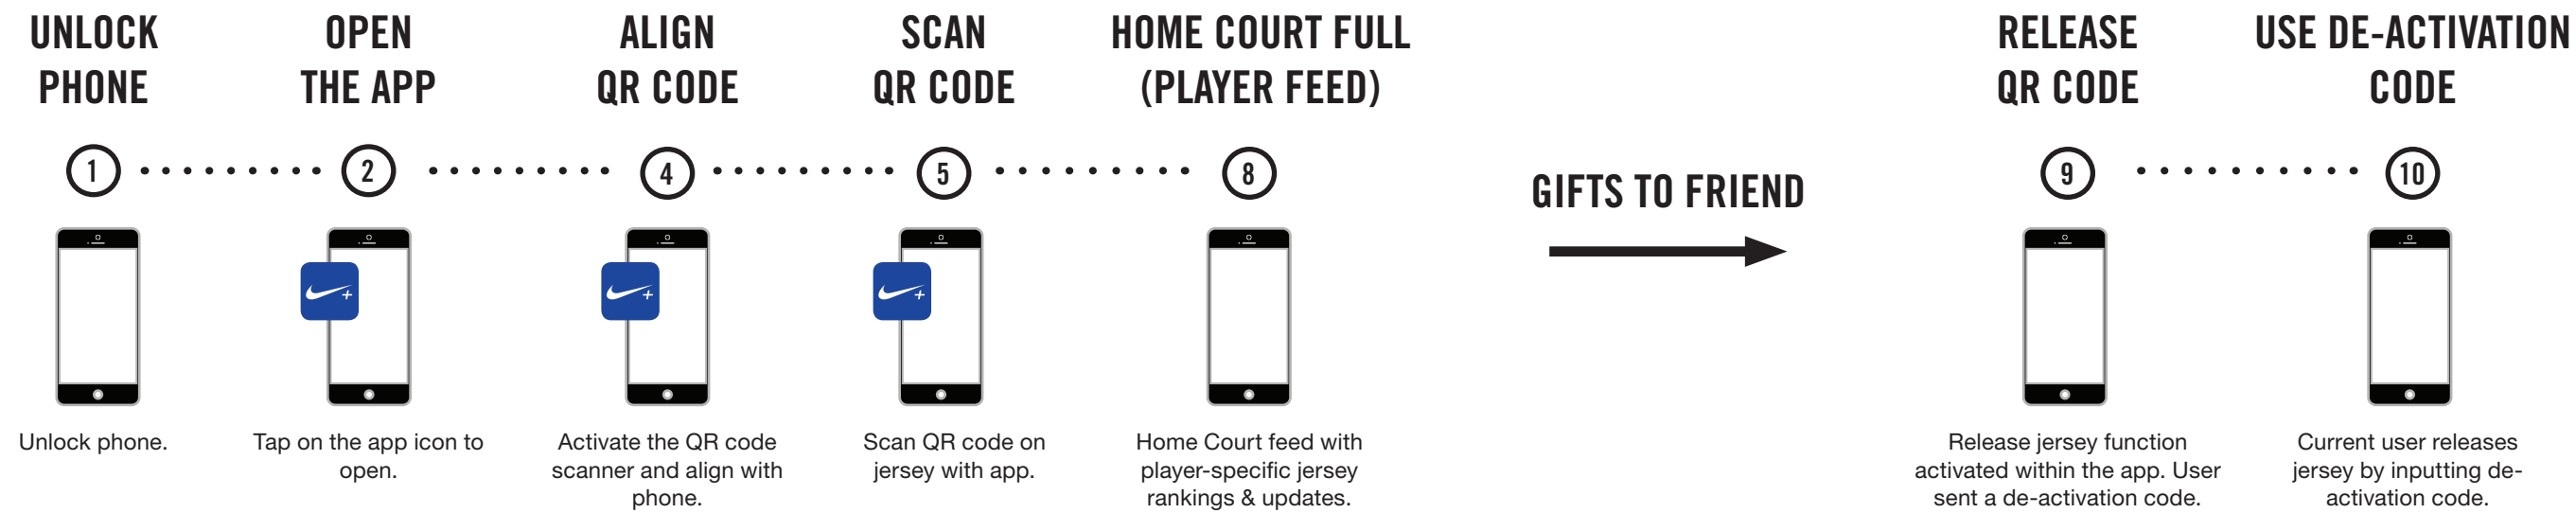

HOME - PHASE 1

Navigation bar: Menu icon, Nike+, QR code.

RECENTLY VIEWED
KOBE BYRANT
#24

ALL JERSEYS

LeBron James #23

Kevin Durant #35

SCAN TO CHECK IN

HOME COURT BASIC

Navigation bar: Menu icon, Nike+, QR code.

LAST GAME

101 - 92

SCAN TO CHECK IN

HOME - FUTURE CHASE

Navigation icons: hamburger menu, Nike+, QR code.

RECENTLY VIEWED
KOBE BYRANT #24

ALL GEAR

LAST GAME
101 - 92

SCAN TO CHECK IN

GIFT SCANNING FLOW

FIRST OWNER

SECOND OWNER ACTIVATES JERSEY