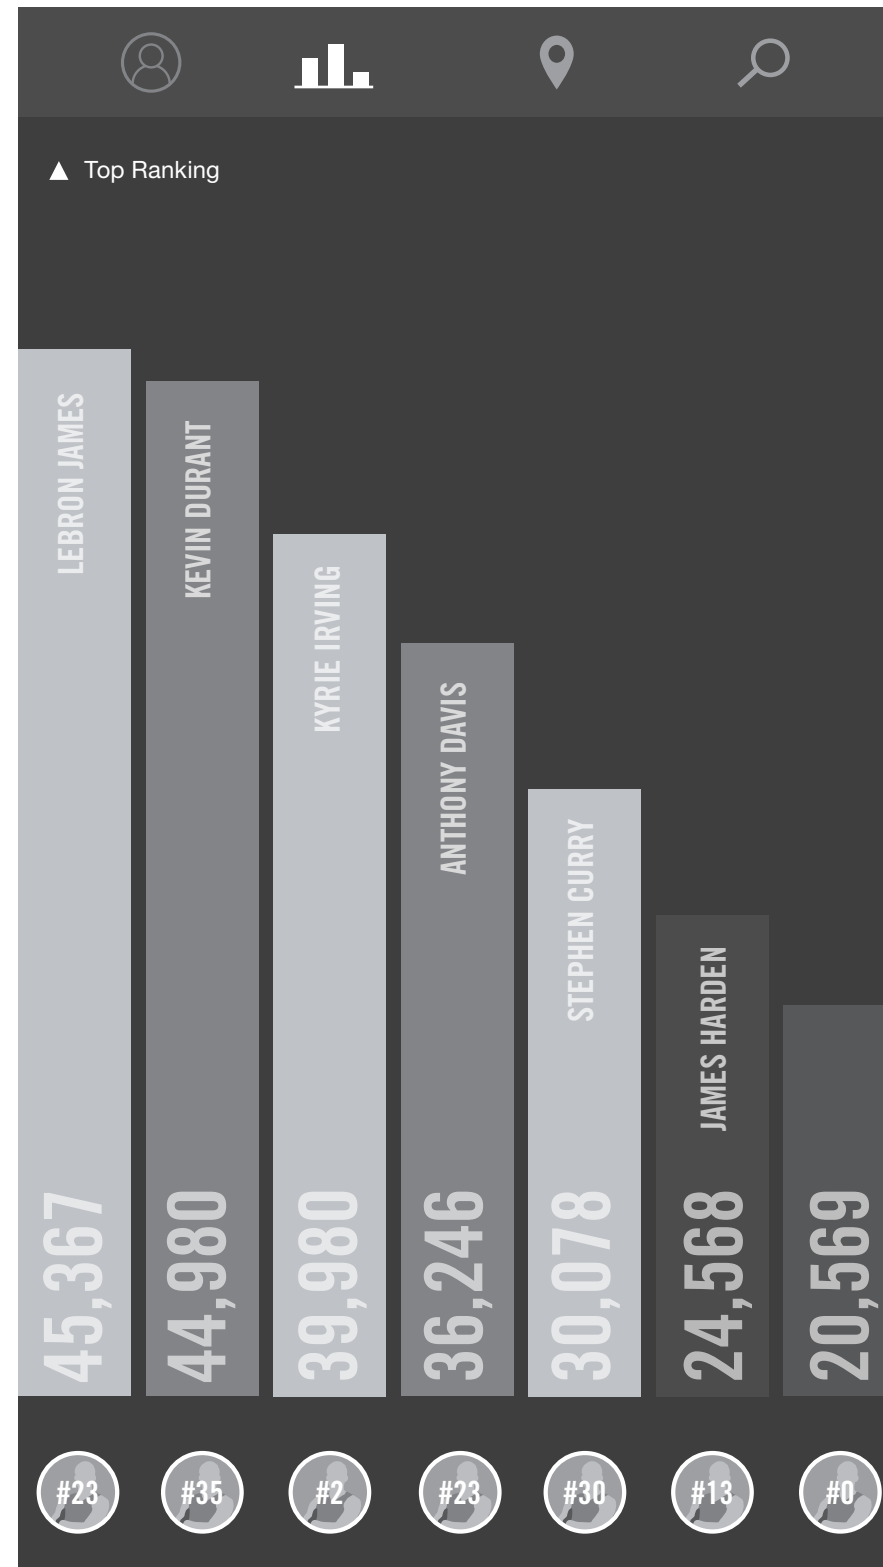

HOME COURT FULL - JERSEY STATS