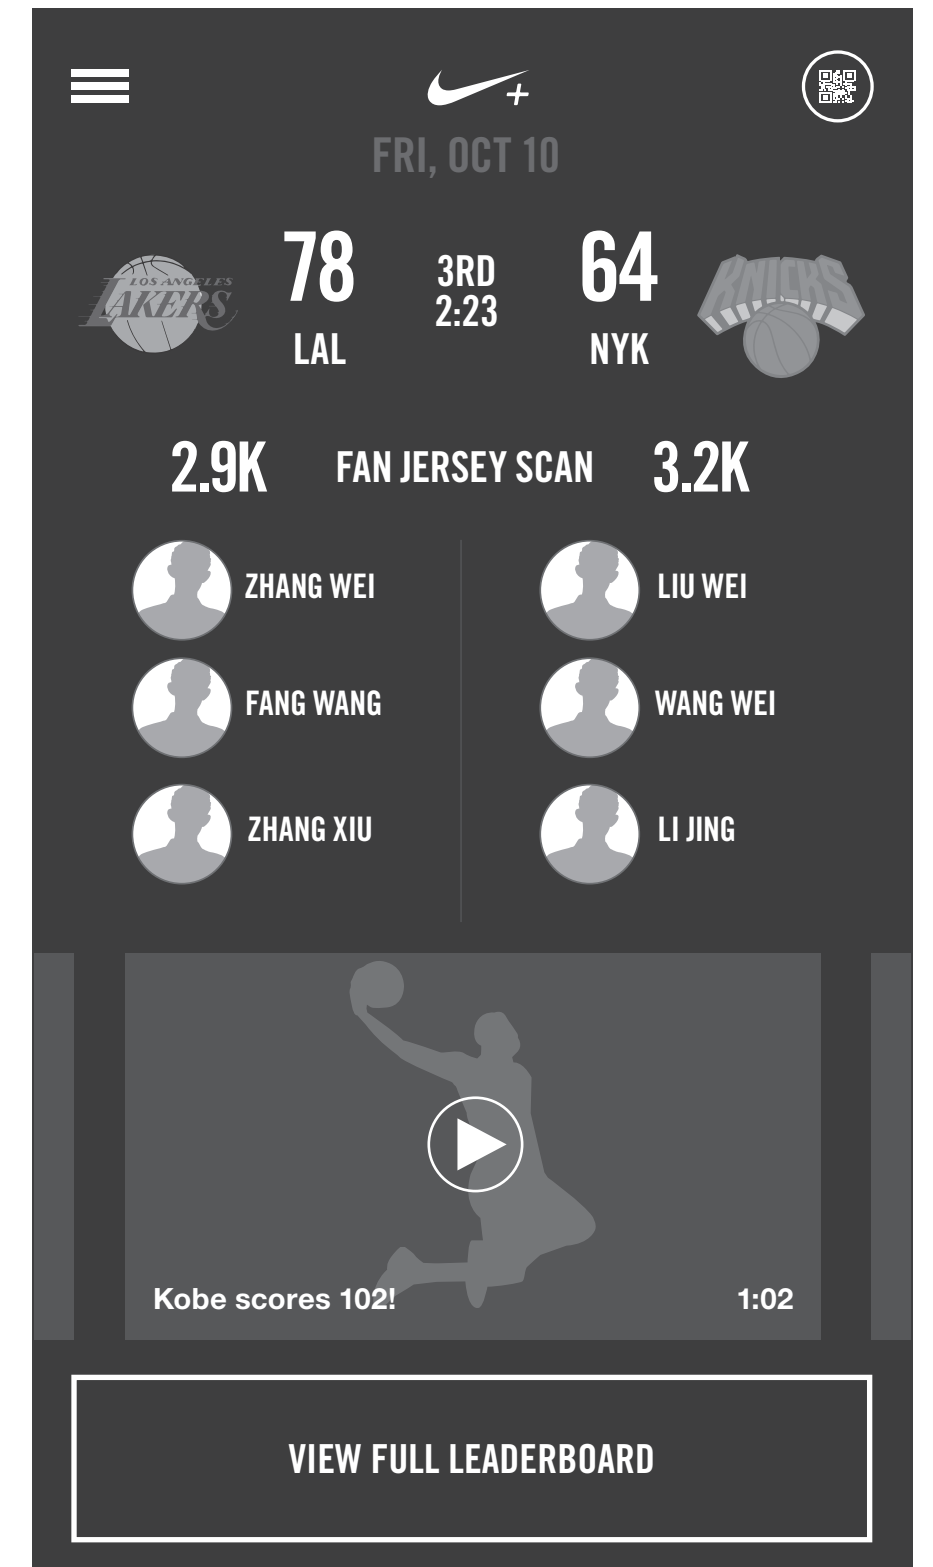

HOME COURT BASIC - TEAM FEED
PRE - SCAN

HOME COURT FULL - PLAYER FEED
SCAN JERSEY

HOME COURT LIVE - GAME FEED
PRE - SCAN

HOME COURT LIVE - GAME/FAN FEED
SCAN JERSEY

Basic Team Update
Messaging about scanning to see more
CTA to Scan & Check In

Full Team Update
Full Player Content
Jersey Leaderboard
Shop more Jerseys
Social Content

Game Day match up
Player Stats
Messaging about scanning to view live game
CTA to Scan to join Fan Scan

Game Day match up
Jersey Check in Stats
Jersey Leaderboard
Game Highlights
Player Highlights