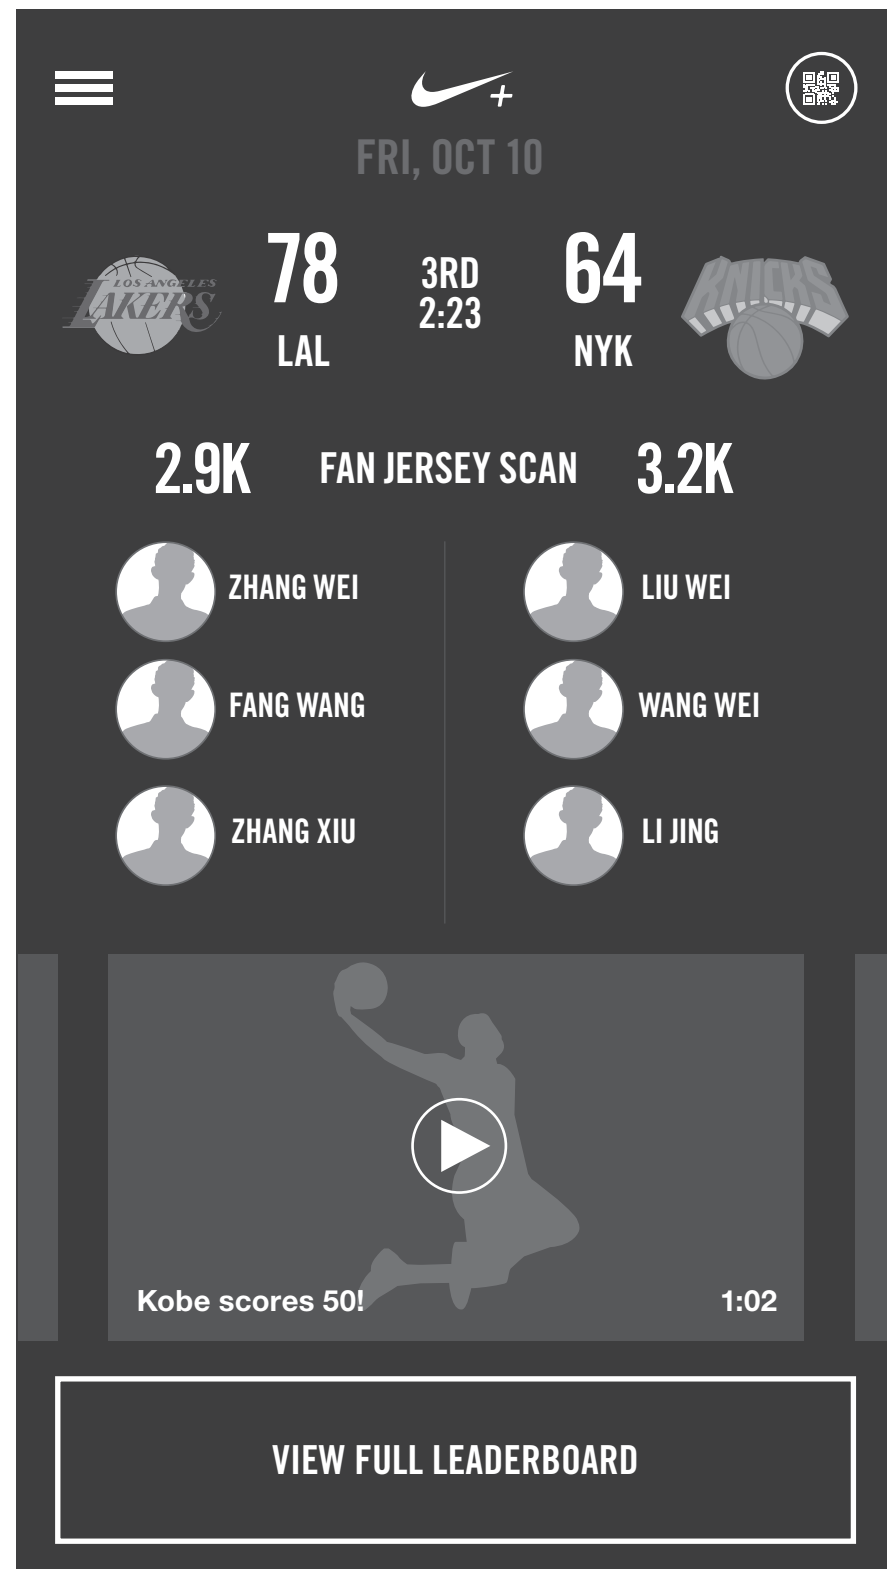

HOME COURT LIVE
SCANNED BY OWNER

Game Day match up
Jersey Check in Stats
Jersey Leaderboard
Game Highlights
Player Highlights