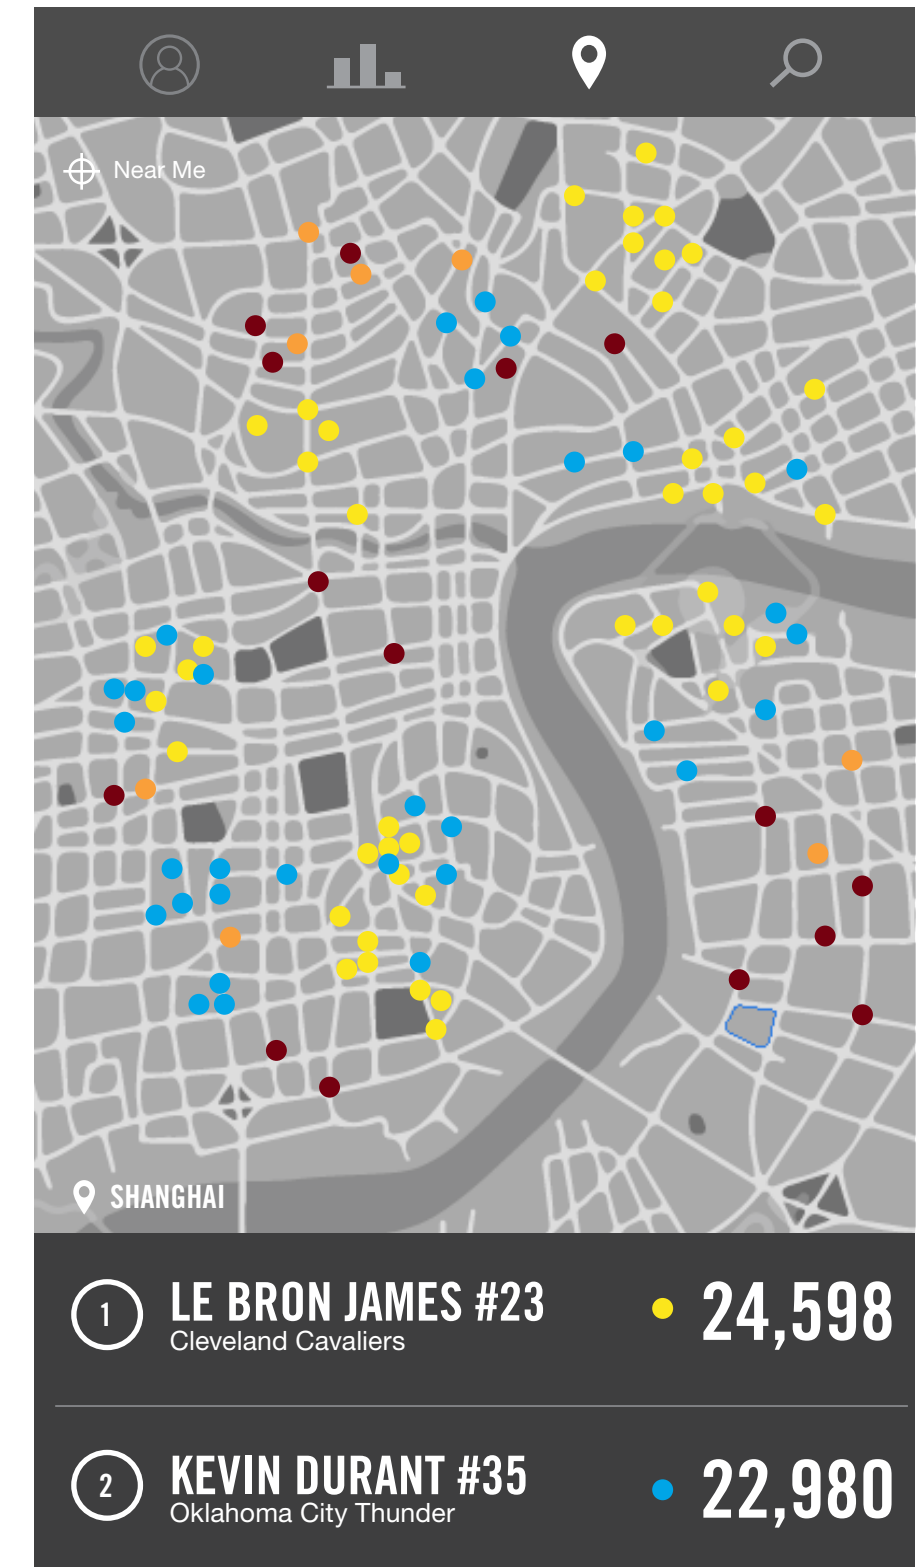

14-2
1ST IN PACIFIC DIVISION

VIEW FULL LEADERBOARD

HOME COURT FULL - PLAYER FOCUS

ASSISTS PER GAME 22.1 POINTS ALLOWED 98.7

INSTAGRAM: @KOBEBRYANT

Instagram photo gallery

NEW KOBE X

BUY NOW

VIEW FULL LEADERBOARD

HOME COURT FULL - LEADERBOARD

HOME COURT FULL - JERSEY STATS

HOME COURT FULL - JERSEY STATS

HOME COURT FULL - JERSEY STATS

HOME COURT LIVE - GAME FEED PRE-SCAN

HOME COURT LIVE - LIVE GAME

HOME COURT LIVE - LIVE GAME

Navigation icons: Menu, Nike+, QR code

LIVE NOW
3RD
2:23

78 - 64

LOS ANGELES LAKERS vs. MEMPHIS GRIZZLIES

SCAN TO BE THE TOP FAN

HOME COURT LIVE - PLAYER STATS

HOME COURT LIVE - PLAYER STATS